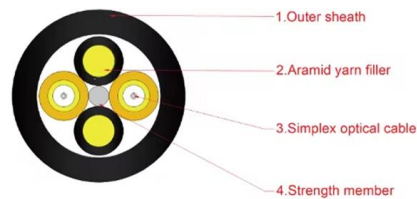

## How to correctly install fiber optic patch cords

Yingda outlines the tools and materials needed to install fiber optic patch cords, as well as a complete step-by-step installation guide and important

## 12 core MTP Fiber Optic Patch Cord with 3.0mm Round Fiber Cable

MPO patch cables are used to make the interconnections between the MPO cassettes or connections to active equipment with MPO/MTP interface. In cases where an MPO patch cord is connected