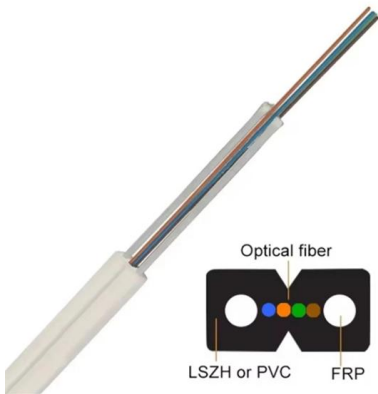

### Optical fiber connector

An optical fiber connector is a device used to link optical fibers, facilitating the efficient transmission of light signals. An optical fiber connector enables quicker

## Fiber Optic Patch Cord Installation & Maintenance Guide

Learn expert-recommended methods for installing and maintaining fiber patch cords to ensure optimal performance, compliance, and long-term reliability.

## 12 core MTP Fiber Optic Patch Cord with 3.0mm Round Fiber Cable

MPO patch cables are used to make the interconnections between the MPO cassettes or connections to active equipment with MPO/MTP interface. In cases where an MPO patch cord is connected

## **ODVA Fiber Optic Connectors (DLC, SC, MPO) - Rugged Waterproof**

Outdoor ODVA fiber optic connectors are rugged, waterproof fiber connection systems designed for reliable use in harsh environments. These connector assemblies protect standard fiber interfaces (LC)