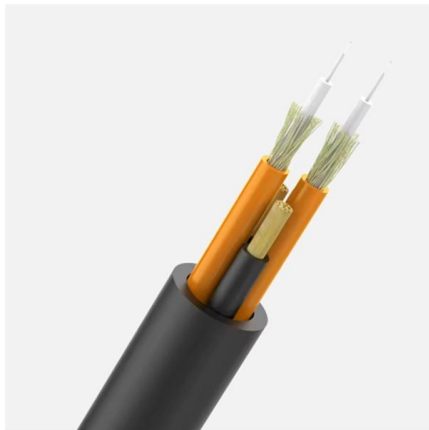

What Is a Fiber Drop Cable Protection Box? A Fiber Drop Cable Protection Box is a small, weatherproof enclosure designed to protect the fiber

Fiber Optic Vaults & Box Enclosures , Clearfield

Our CraftSmart ® Fiber Protection Boxes meet a wide range of fiber, coax and copper needs for the broadband, telecommunications and utilities industries.

FTTH Outdoor Waterproof Optical Fiber Drop Cable

Features: Suitable for 2.0*3.0mm FTTH drop fiber cable and normal fiber cable. Max 2 fibers connection (LC Connector). Small size, easy installation. Waterproof

8 port Optical Fiber Distribution Box Indoor / Outdoor Wall Mounted comes with 2 fiber cable ports + 8 ports for drop ftth fiber optic cables. It can install 8pcs

FOA Fiber U Lesson Plan: Basic Fiber Optics

FOA Reference Guide to Fiber Optics textbook (can be purchased from Amazon , Createspace, or in electronic format for the Kindle or iPad) All

12-Fiber Termination Box - 2 Input Glands (12mm), 12

The FOTB-X12B termination box offers secure and weather-resistant fiber termination in access or distribution networks. It features 2 input cable glands for