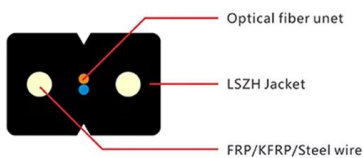

zxcvbn-et/dist/zxcvbn.js.map at master · zone-eu/zxcvbn

Low-Budget Password Strength Estimation. This fork contains common Estonian passwords and names + frequency-sorted dictionary. - zone-eu/zxcvbn-et