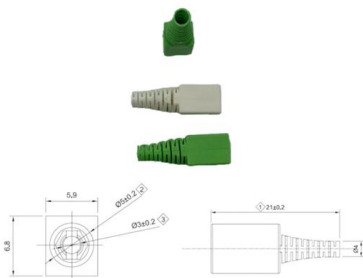

What is Fiber Drop Cable Protection Box? An Ultimate

Discover what a Fiber Drop Cable Protection Box is, its uses, technical specs, and how it protects

What is Fiber Drop Cable Protection Box? An Ultimate

What Is a Fiber Drop Cable Protection Box? A Fiber Drop Cable Protection Box is a small, weatherproof enclosure designed to protect the fiber

Fiber Optic Vaults & Box Enclosures , Clearfield

Our CraftSmart ® Fiber Protection Boxes meet a wide range of fiber, coax and copper needs for the broadband, telecommunications and utilities industries.