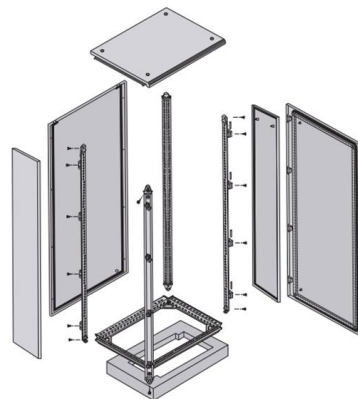

How to fix cable ladder, cable tray, wire mesh tray and

Ceiling brackets TFP2 are used for mounting GT-8 and GT-10 threaded rods to ceiling profiles and corrugated sheets. Brackets have nuts already at place, that