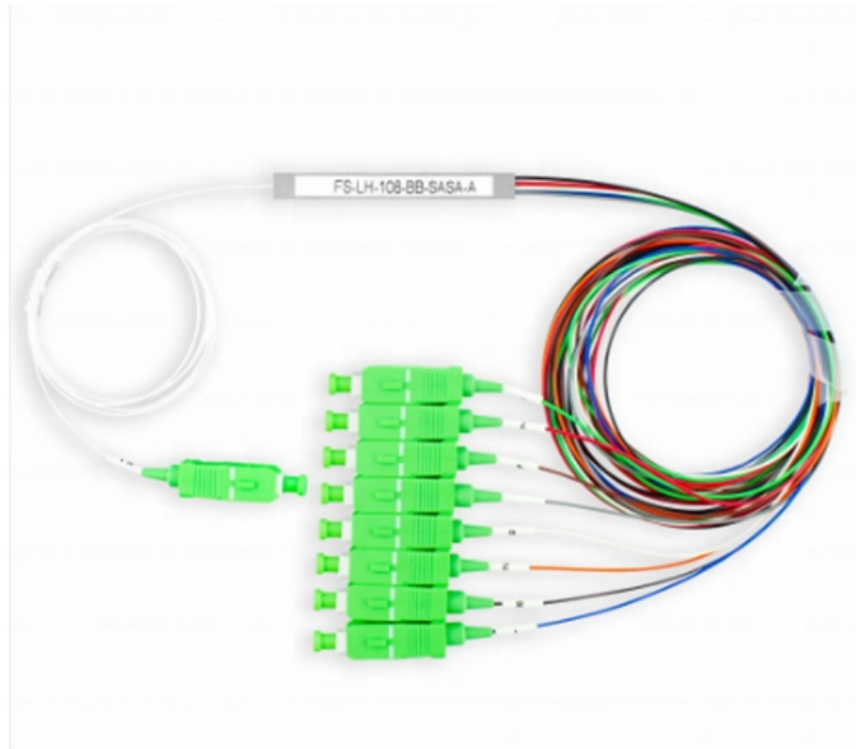

# **How to fix a cable tray gantry bracket**

### Guide to cable support systems

The mesh cable trays are suitable for the installation of power cables and cables in various areas of application. The grid spacings mean that

cables can be inserted and run out in various directions.