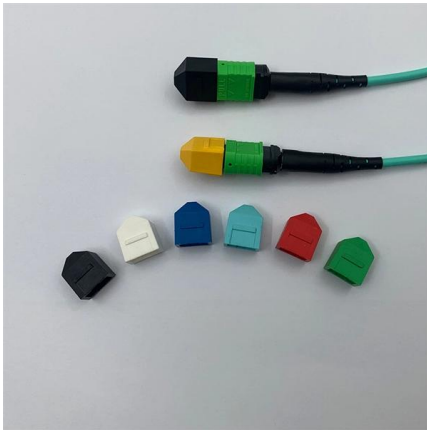

Cable Tray Installation

Learn everything about cable tray installation with our complete guide. Discover types, steps, and safety tips for efficient electrical cable management.

Contact Us

For datasheets, pricing, or custom telecom energy solutions, please visit:
<https://koskolong.co.za>