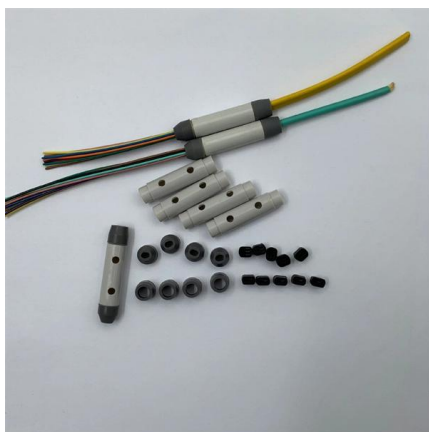

Tray Brackets & Hangers

Buy tray baskets & hangers & cable management systems online from TradeSparky today. A UK based electrical wholesaler for both domestic & industrial use