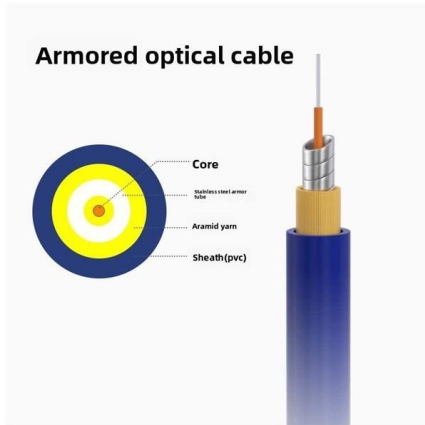

How to fix fiber optic cable landmark markers