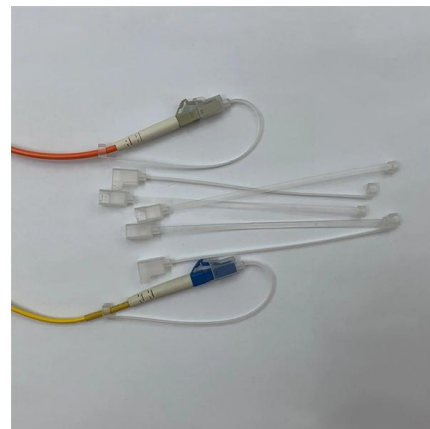

Marker installation guidelines

1.0 Overview The 3MTM electronic marker system is intended to make the job of precisely locating underground facilities easier and faster. The basic component of the system is a durable electronic

Custom Warning Fiber Optic Cable Triangular Marker

Custom Fiber Optic & Communication Line Triangular Utility Markers Designed to alert workers to buried fiber optic or communication lines, this triangular marker delivers 360° visibility and rugged