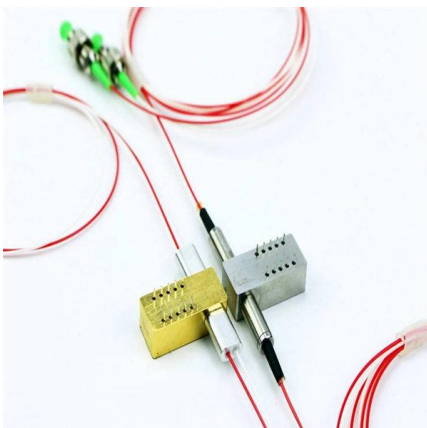

How to fix cable ladder, cable tray, wire mesh tray and lighting

Ceiling brackets TFP2 are used for mounting GT-8 and GT-10 threaded rods to ceiling profiles and corrugated sheets.