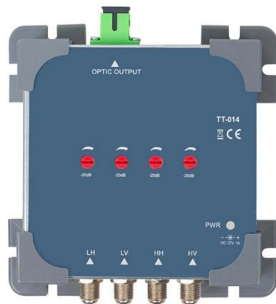

Adam Tas Corridor Energy

How to fuse the cable to the terminal box

Overview

Make sure to install each fuse in its designated connection according to your diagram. Whether you're looking to install your first-ever fuse box or need to update an old one, this guide will walk you through every step. A blade fuse box is a useful means for organizing the +12V cables from your vehicle's battery and extending its circuits if using a larger one than before. It provides a centralized location where incoming and outgoing wires can be connected, ensuring that there are no loose connections or exposed wires, which can lead to.

Wiring a Mains Plug: Live, Neutral, Earth & Fuse (O Level)

O Level practical electricity: how to wire live, neutral and earth in a 3-pin mains plug, why the fuse is in the live wire, and common exam pitfalls.