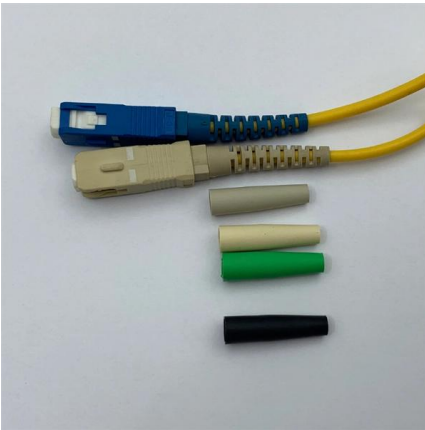

Learn how to wire a fuse box with a clear diagram. Step-by-step guide for understanding the components and safely connecting circuits.

How To Attach Wire Fuse Box

Knowing how to attach wire to a fuse box is essential for anyone who is doing any electrical work in their home or business. Whether you are replacing a blown fuse or adding a new

How to Extend Short Wires , Easy Fix Anyone Can Do

In this electrical DIY guide i will be showing you how to extend short cable. I will take you through step by step, showing you how to splice cables the easy way.