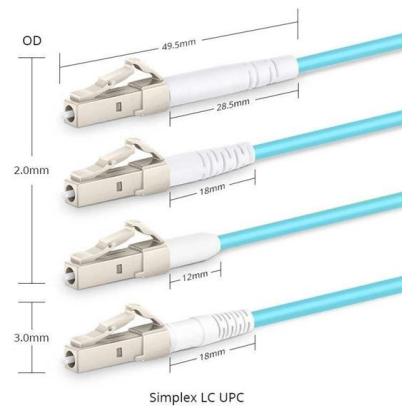

How To Install An Exterior Junction Box On Brick?

This video from Steve's Garage demonstrates the installation of an outdoor weatherproof outlet into a brick wall. The process involves recessing the

Replacing an Electrical Box in a Brick Wall: A Comprehensive Guide

When it comes to replacing an electrical box in a brick wall, there are specific challenges and techniques involved. In this article, we will provide an exhaustive guide to help you navigate