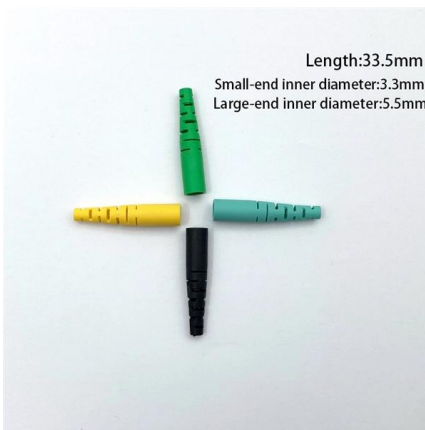

system. This article guides you through selecting a