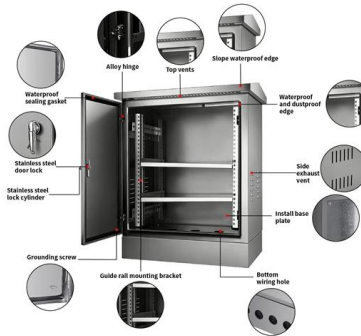

Cable Tray Weight Calculator

Cable Tray Weight Calculator Estimate cable tray self weight quickly for planning and procurement accurately. Choose materials and sizes. Export results instantly for schedules, submittals, and field

DIY Installation: Mastering Light Duty Cable Tray Setup

If your cable tray layout includes corners or intersections, install bends, tees, or crosses as needed. These accessories allow the cable trays to navigate different directions while maintaining