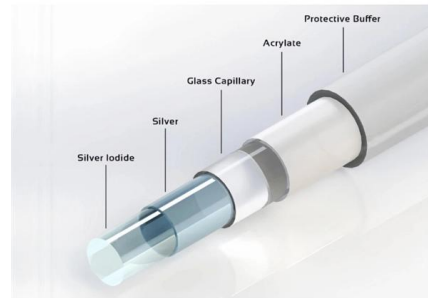

Ladder Type Cable Tray

Under This Product Category offer Perforated Cable Trays, Ladder Type Cable Trays, Raceway and Swaged Type Tubular Poles and more. Our Quick to install cable tray system are widely used in

Ladder Type Cable Tray Price List

Types of ladder type cable tray Cable trays come in many variants, with each type of tray offering several distinct advantages. Ladder-type trays are among the most

Cable tray sizes and prices

cable tray sizes and prices come in various types, each suited to specific applications and environments. Ladder trays are among the most common, featuring a design that resembles a ladder with rungs