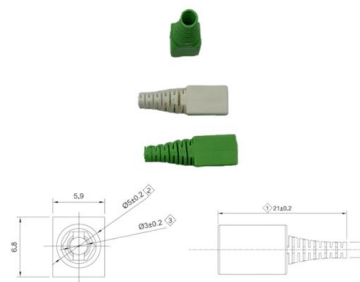

cable tray sizes and prices come in various types, each suited to specific applications and environments. Ladder trays are among the most common, featuring a design that resembles a ladder with rungs

Cable Tray Installation

This method statement covers the site installation of the cable tray & ladders and the requirements of checks to be carried out.

Cable Tray Trunking & Ladder Installation Method for

The purpose of this article is to define the sequence and methodology for the installation of electrical cable trays, cable trunking, cable raceways and boxes,

A Guide to Cable Tray Accessories and Their Functions

Selecting the right cable tray accessories is crucial for the safety, stability, and ease of maintenance of any electrical system. This article provides a

A Guide to Installing and Supporting Electrical Cable Trays

This guide covers the critical steps, from selecting the right electrical cable tray and performing accurate cable fill calculations to managing a safe cable pull through