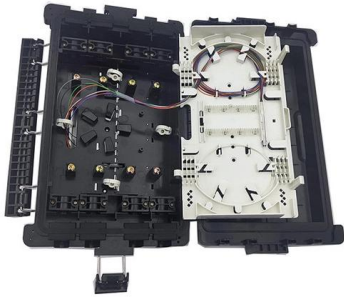

How to Properly Install a Power Steering Pulley

Prevent damage to your power steering pump back-plate by properly installing the pulley instructions:1) Lubricate the pump shaft with an extreme pressure lub

How to Wire a Home Distribution Box

Welcome to our channel! In this video, we'll walk you through the process of wiring a home distribution box with a detailed connection diagram.

Pulley System for Load Distribution: Complete Explanation

A pulley system uses a set of pulleys and an interconnected rope to reduce or change the direction of the effort required to lift a load.

A Comprehensive Guide to Industrial Pulley Installation

Is your pulley system damaged and you need to replace it or install a new one on the new facility? Whether you are the plant manager, technician, or a DIY enthusiast