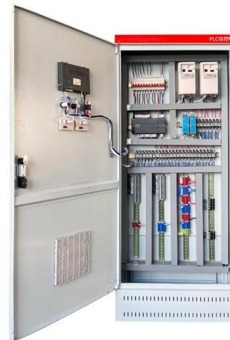

Introduction of optical cable splicing box enclosure

The sheath support part is the skeleton of the splice box, including brackets, optical cable fixing clips and optical fiber accommodating trays. They