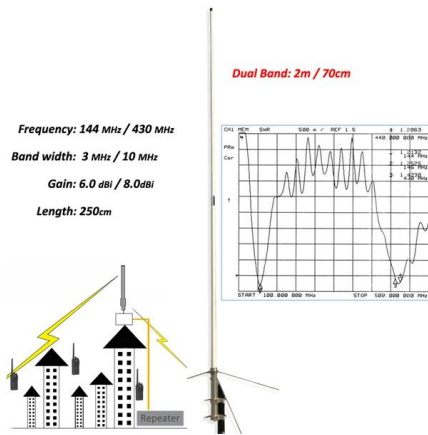

Adam Tas Corridor Energy

How to interpret a photo of a fiber optic splice box

How to interpret a photo of a fiber optic splice box

The internal structure of the optical cable split fiber box

An optical cable split fiber box, also known as a fiber distribution box or fiber optic splice closure, is a device used to terminate, splice, and distribute