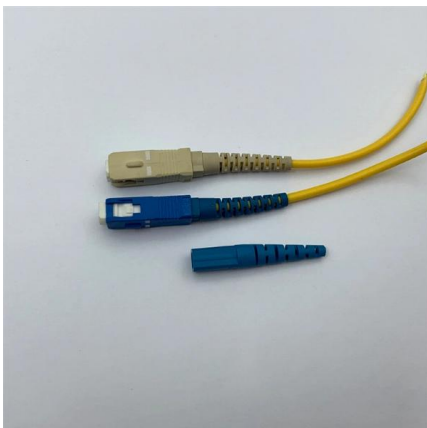

Optical splice boxes for fiber cabinets , Enoc System

Optical splice boxes in 4 sizes Enoc OB is a series of complete optical splice boxes in four sizes from 96 up to 288 fiber splices. Fits perfectly in the Enoc O5 ground