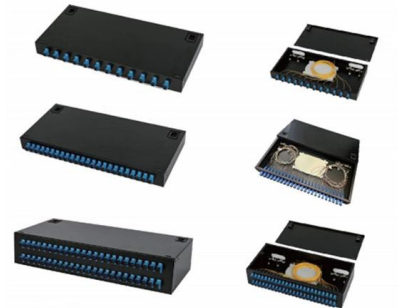

Fiber Optic Termination Box vs. Fiber Optic Splicing Box

Fiber optic termination and splicing boxes are the cornerstones of reliable networks, each excelling in distinct roles. Termination boxes offer