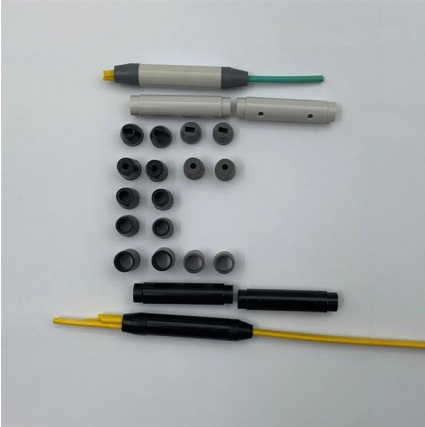

Comms Express , Top Supplier of Network Cables, Data & Server Racks

We specialise in the supply of a complete networking solution for your business, from Server Racks & Server Cabinets, Cat5e & Cat6 Cable, RJ45 Patch Leads, Fibre Patch Leads, Patch Panels and