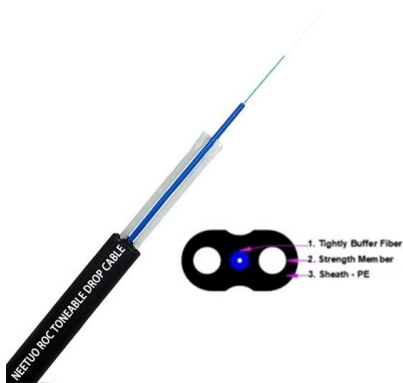

Moving a fibre connection

Dismantle the breakout box from the installation cable. This can be easily done by detaching the individual pigtails from the panel adapters, and then inserting the bunch of pigtails into

How to Relocate the ONT Fibre Termination Point

Although it may seem a daunting task, relocating the ONT is in fact easier than installing a network cable extension or a phone extension because all the fibre