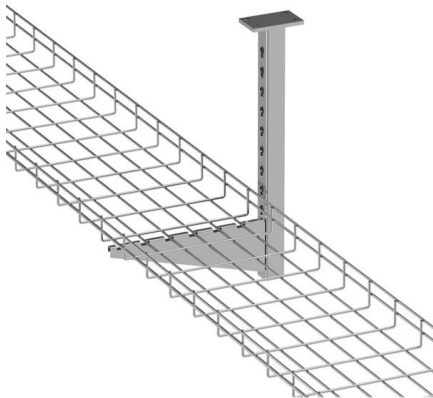

Fibre Termination Point Relocation Kit

The Premitel Fibre Termination Point Relocation Kit enables your FTTP ONT (optical network termination) to be moved to a more convenient location in your home or