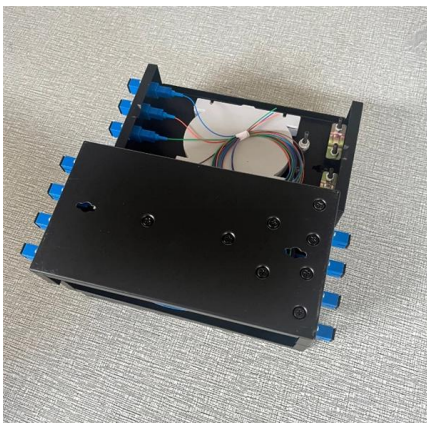

Smart PDUs: Efficient, Automated, Customizable.

A smart PDU, also known as an intelligent PDU, goes beyond distributing power to IT equipment in a data center. This device can monitor, manage and control the