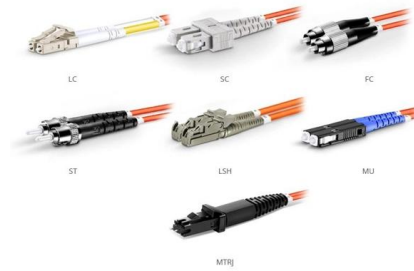

Master Remote Control PDU for Rebooting Connected

Remote Monitoring and Control: Intelligent PDUs provide real-time data on power usage, enabling you to monitor energy consumption and identify potential issues

OM1 Fiber Patch Cable Family