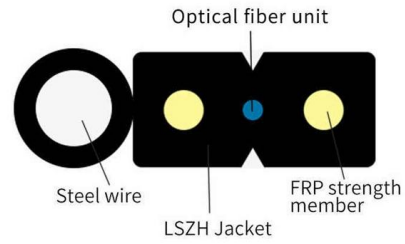

ensuring safety, protection, and aesthetic appeal.