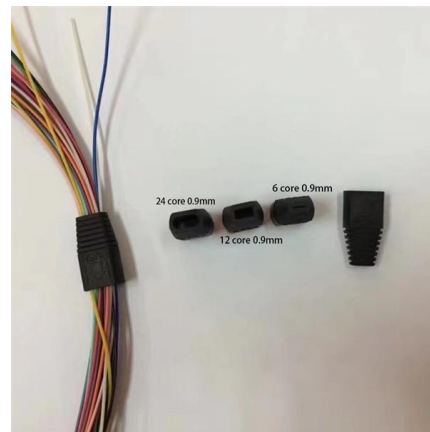

Cable Tray Installation and Maintenance Considerations

Learn about effective Cable Tray Installation and Maintenance. Get practical tips for planning, fitting, and looking after your cable trays.