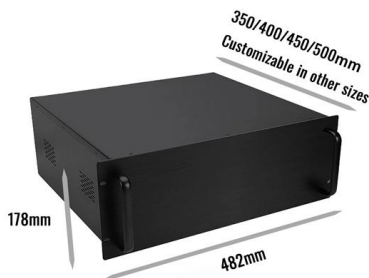

Kable Kontrol Stainless Steel Tray Covers - 6" W Wire Mesh Cable Tray

These stainless steel cable tray straight sections are perfect for data centers, network closets, and industrial areas including convention centers, hotels, office buildings, schools, hospitals, shopping