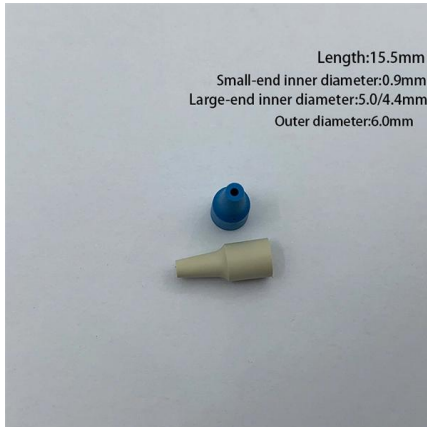

How to replace the laser diode in a CD laser head