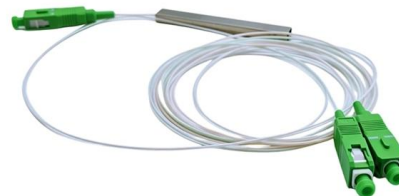

How to replace the laser pick-up assembly of your CD

Can't read CDs anymore. If you haven't ventured into hacking up the CDP, it's most likely that your laser pick-up assembly has gone to CD heaven. Err, before I write