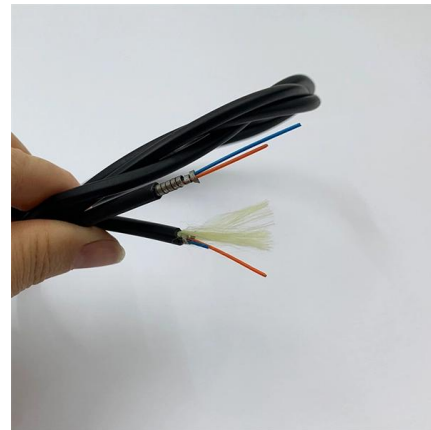

Replace the laser mechanism on a CD player

This guide will show you how to replace the laser mechanism on a CD player. This is specifically the KSS213C laser.