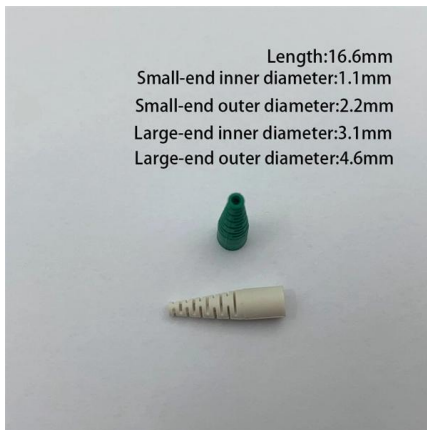

100+ Essential Questions Answered About Cable Trays:

Discover over 100 expert answers about cable trays, covering key topics like material selection, load capacity, installation methods, and maintenance.