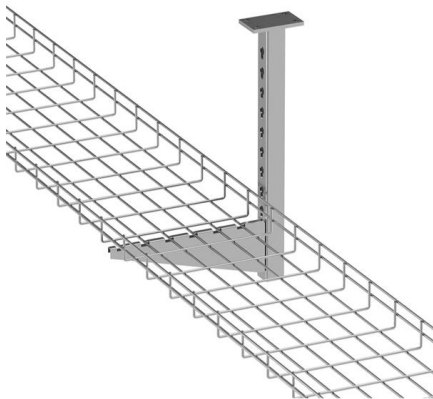

How to Splice Fiber Optic Cable - Step-by-Step Fusion

Learn how to splice fiber optic cable using fusion splicing with this complete step-by-step guide. Includes tools, best practices, loss standards (ITU-T

The FOA Reference For Fiber Optics

Many high fiber count cables today are made from ribbons of fibers, usually 12 fibers per ribbon. Splitting all those fibers out to splice individually would be time

Fiber Joints - connectors, alignment tolerances,

There are different techniques for joining fiber ends: Permanent and stable connections with very low insertion losses can be obtained by fusion splicing.