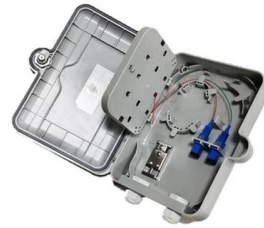

How to Import Fiber Optic Cables from China: 2025 Buyer's Guide

Planning to import fiber optic cables from China? Here is the ultimate guide on finding reliable factories, avoiding quality traps, and handling logistics.

Exclusive: China plans $500 million subsea internet

SINGAPORE, April 6 (Reuters) - Chinese state-owned telecom firms are developing a $500 million undersea fiber-optic internet cable network that would link Asia, the

China Netcom Deploys Nortel Networks' Passport for National Backbone

In January, Nortel Networks announced a contract to supply China Netcom with core equipment for its national optical transmission backbone. The contract covers the deployment of two