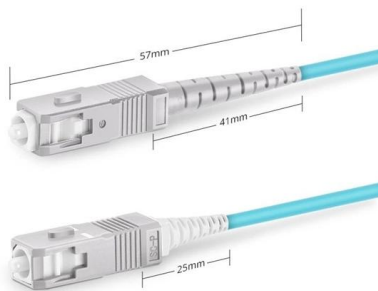

Simplex SC UPC

NETCOMM NP205 QUICK START MANUAL Pdf

View and Download NetComm NP205 quick start manual online. 200mbps powerline adapters with ac pass-through. NP205 adapter pdf manual download.

Contact Us

For datasheets, pricing, or custom telecom energy solutions, please visit:
<https://koskolong.co.za>