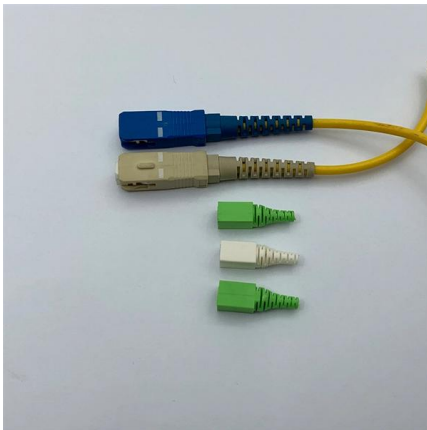

How to Import Fiber Optic Cables from China: 2025 Buyer's Guide

Planning to import fiber optic cables from China? Here is the ultimate guide on finding reliable factories, avoiding quality traps, and handling logistics.

Exclusive: China plans $500 million subsea internet

SINGAPORE, April 6 (Reuters) - Chinese state-owned telecom firms are developing a $500 million undersea fiber-optic internet cable network that would link Asia, the

China Netcom Deploys Nortel Networks' Passport for National Backbone

In January, Nortel Networks announced a contract to supply China Netcom with core equipment for its national optical transmission backbone. The contract covers the deployment of two