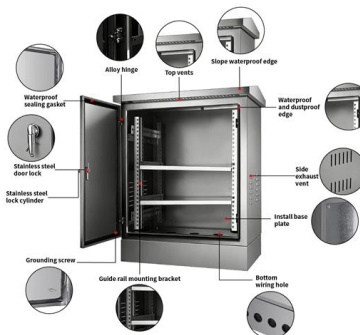

Home Distribution DB Box Wiring Connection Diagram , DB box wiring

Welcome to our channel ?@Electricalgenius? In this video, we'll take you through a detailed step-by-step guide on wiring a home distribution DB (Distribution Board) box.