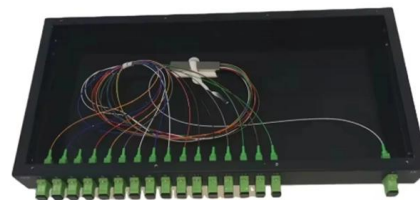

Huawei S6720S-26Q-EI-24S-AC: High-Density 10GbE and 40GbE Switching

The Huawei S6720S-26Q-EI-24S-AC network switch bundle represents a cornerstone for modern high-bandwidth enterprise environments, offering a robust blend of 24 10-Gigabit SFP+ ports