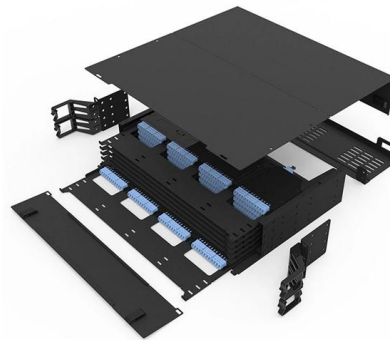

Huawei S220-24P4X (98012376),24 port gigabit PoE+ switch (400w)

The Huawei S220-24P4X is a Layer 3 access switch designed for campus network access and aggregation. It features 24 x 10/100/1000BASE-T ports, which support Power over Ethernet (PoE+)