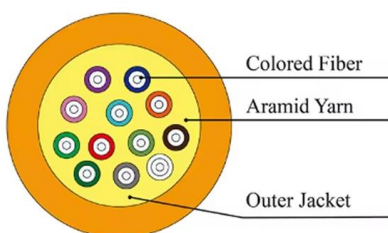

Original hw Optical module LTE3468L BHG+ SFP Gpon ONU Class B+1 module

Shenzhen First Electronics Co., Ltd is aGOLD agent of Huawei, ZTE, Alcatel and Fiberhome. We mainly sell brands such as Huawei, ZTE, Cisco, Beacon Fire related network equipment, such as OLT ONU,