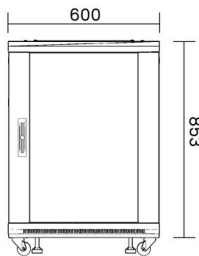

CloudEngine 16800 Series Switches , Huawei Enterprise

CloudEngine 16800 data center switches are built for the intelligent era, offering large capacity and intelligent O& M, powered by an intelligent engine.