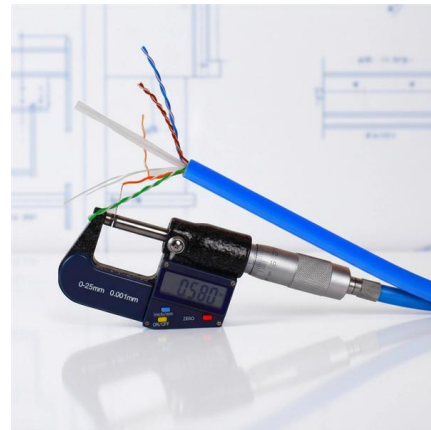

CloudEngine Series Data Center Switches

Huawei CloudEngine series switches are high-performance cloud switches designed for next-generation data centers and high-end campus networks. The series