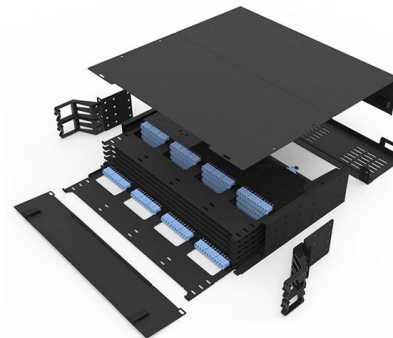

S6700 Series Switches Product Description (V200)

The S6700 can function as a core switch on a campus network. The S6700 has industry-leading performance and provides line-speed 10GE access ports and line-speed 40GE even 100GE uplink