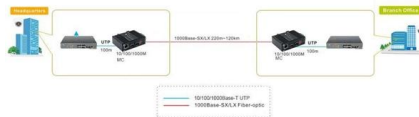

CloudEngine S5732-H Series Switches , Huawei Enterprise

Huawei CloudEngine S5732-H Series Multi-GE Switches are designed for the Wi-Fi 6 era with 2.4 Tbit/s switching capacity and multi-GE ports. Learn more.