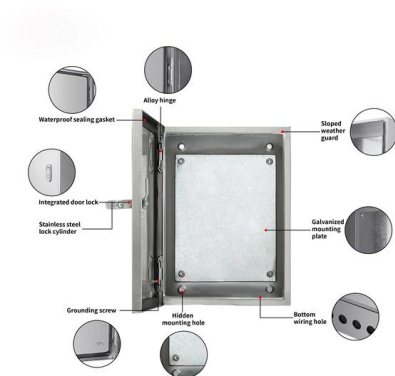

Switches

Switches After more than 20 years of unremitting efforts and stable development, Huawei provides extensive experience in Ethernet switches. With multiple