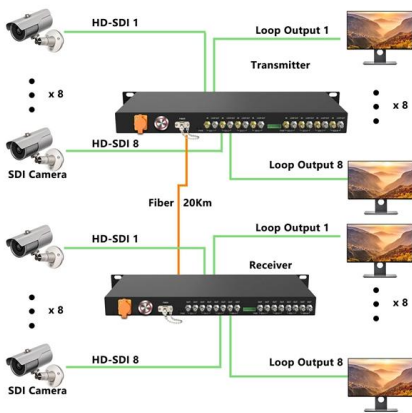

Configuring the Core Switch

In this scenario, IP addresses of the interfaces connecting the core switch to the BRASs and firewalls and OSPF need to be configured on the core switch, so as to implement connectivity