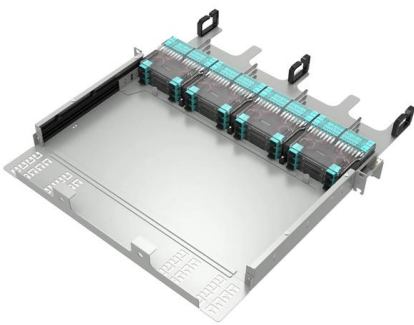

S5736-S48S4X-A

Indicators and Buttons Figure 4-739 Indicators on the S5736-S48S4X-A Table 4-2132 Description of indicators on the switch