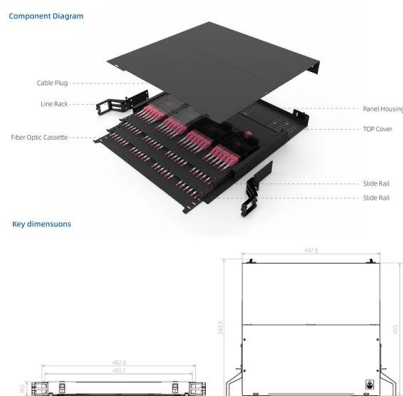

### Huawei GPON GPHF Board 16 PON Ports Interface Card with B+ C

The Huawei SmartAX EA5800 16-port GPON OLT Interface Board, model GPHF, marks a new frontier in high-speed, high-efficiency networking technology. This cutting-edge component is designed to