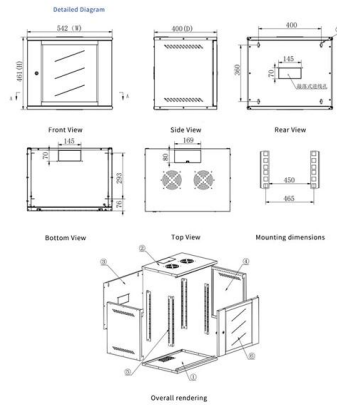

Huawei ONT Products Datasheet

Overview ONT (Optical network terminal), is a product in the XPON network access solution. Huawei EchoLife series provides intelligent routing-type Optical Network Terminals (ONT) in Huawei's FTTH

HUAWEI HG8240 Gpon ONU

HG8240 is a highly cost-effective high performance optical network terminal (ONT) that delivers ultra-broadband access to home and SOHO users. It is FCC and UL certified with a compact, aesthetic

Contact Us

For datasheets, pricing, or custom telecom energy solutions, please visit:
<https://koskolong.co.za>