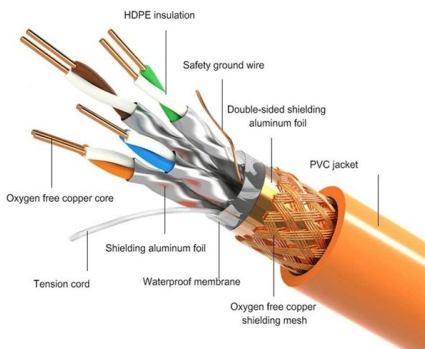

PRODUCT DETAILS

How to Configure Huawei ONT HG8240

EchoLife Series Optical Network Terminals User-side Optical Network Terminals (ONTs) for Fiber-To-The-House (FTTH) solutions provide high-bandwidth access for Small Office/Home Office (SOHO)

Optical Modules in Intelligent Computing Scenarios

In the AI era, Huawei provides a full range of GE to 800GE optical modules, featuring three major capabilities: Spanning (ultra-long transmission), Stable (ultra-high reliability), and Secure (ultra-solid)