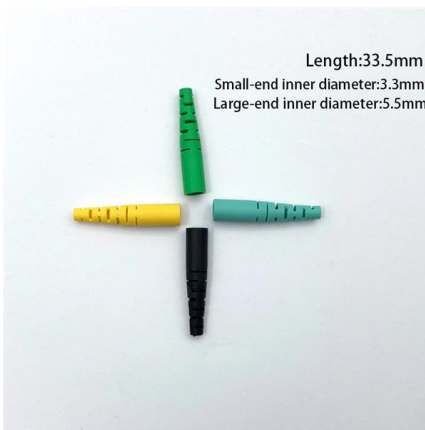

FTTH ODF Rack Mounted 1X8 1X16 PLC Splitter Cable

There are hardware, diemaking, injection moulding, painting, assembling, fiber optic cable production, connector & Cable assembling workshops for producing fiber

Fiber Optic Patch Panel , ODF Optical Distribution

Streamline your fiber connectivity with our premium Fiber Optic Patch Panels and ODF systems. Designed for reliability and ease of use, our rack-mount and wall

Fiber Optic Splitter 1x16 Rack Mounted ODF Type

Introduction to 1X16 PLC Fiber Optic Splitter Fiber Optic Splitter 1x16 Rack Mounted ODF Type Single Mode PLC Fiber Optic Splitter with SC Fiber Adapters is