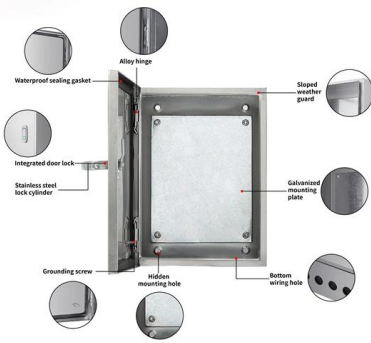

Huawei OptiX OSN 3500 Support Guide, Manuals & PDF - Huawei

OSN 3500 Intelligent Optical Switching System
OptiX OSN 3500: Access product manuals, HedEx documents, product images and visio stencils.

Huawei OptiX OSN 3500 Overview

Huawei-OptiX-OSN-3500 Datasheet Get a Quote Overview The Huawei OptiX OSN 3500 is a new-generation optical transmission system developed by Huawei. It

Huawei OptiX OSN3500

Huawei OSN3500 (SDH intelligent optical transmission equipment) is a new generation of intelligent optical transmission equipment developed. It adopts a unified switching architecture and can be used