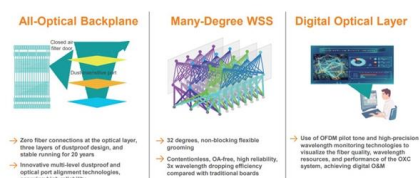

Huawei-OptiX-OSN-3500 Datasheet

The Huawei OptiX OSN 3500 is a new-generation optical transmission system developed by Huawei. It adopts a unified switching architecture and can function as an MPLS/MPLS-TP-based packet device