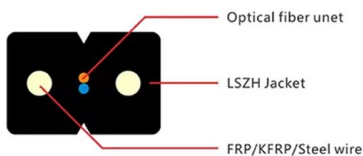

OSN3500,Hua Jiahui (HongKong)Huawei Optical,SDH optical transmission

Details Huawei OSN3500 EFS0 board Finished board-OptiX 2500 +-SS61EFS001-with LANSWITCH function Fast Ethernet processing board Details Huawei OSN3500 SL4 board Finished board unit