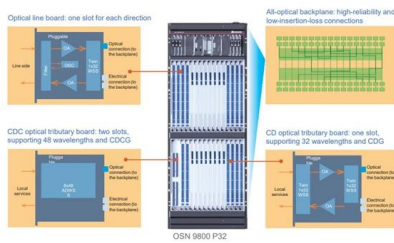

Contact Us

For datasheets, pricing, or custom telecom energy solutions, please visit:
<https://koskolong.co.za>