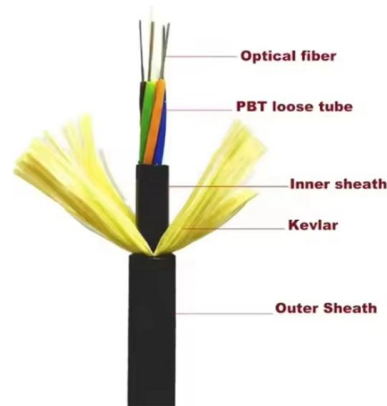

CloudEngine S5732-H Series Hybrid Optical-Electrical Switches

CloudEngine S5732-H Series Hybrid Optical-Electrical Switches CloudEngine S5732-H series hybrid optical-electrical switches are brand-new 10GE access switch that provides 24-port (optical) + 24