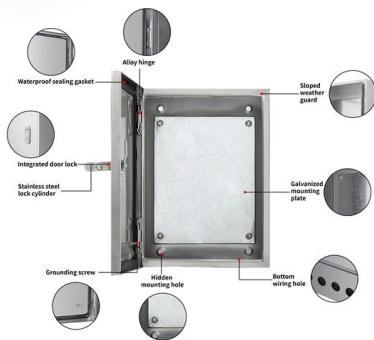

Contact Us

For datasheets, pricing, or custom telecom energy solutions, please visit:
<https://koskolong.co.za>