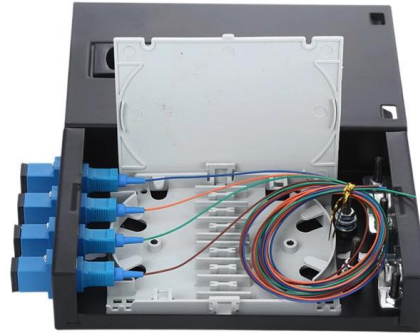

Intelligent OptiX Network , OptiX , All-Optical Networking

Huawei MiniFTTO solution provides ultra-gigabit Wi-Fi 7 experience anywhere. It can be managed via eKit App, simplifying O& M processes. In addition, MiniFTTO