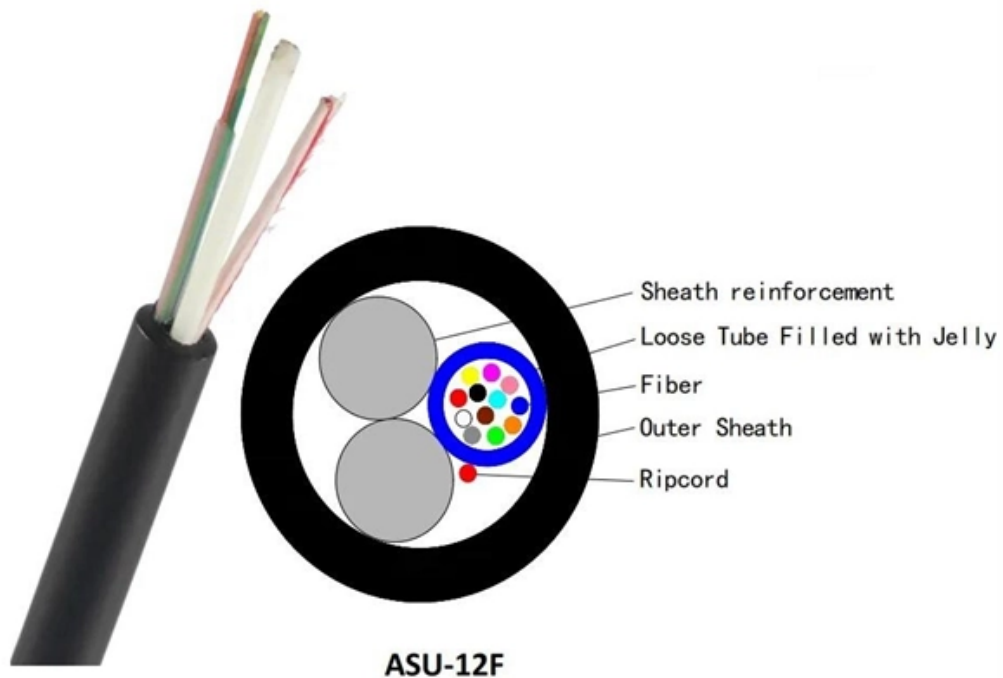

Adam Tas Corridor Energy

Huawei Wireless Fiber Optic Panel

ASU-12F

Overview

Huawei's fiber to the room (FTTR) solution extends fibers to rooms and provides various gigabit Wi-Fi 6 master/slave FTTR units, all-optical components, and optical cable construction tools, enabling users to enjoy stable gigabit Wi-Fi experience in every corner of. As 200 Mbps or higher bandwidth becomes the mainstream and requirements for services such as online education, video, VR, e-Sports, and smart office increase sharply, users need Wi-Fi that supports high bandwidth, low latency, wide coverage, and multi-user concurrent access, driving operators to. Huawei will soon be selling its "FTTR" system for do-it-yourself fiber optic home cabling in Germany. The Chinese company Huawei has developed a fiber optic installation system for private households: Fiber-to-the-Room (FTTR). Huawei's innovative FTTH solution has been adopted by more than 350 leading global. Langzhi China is a professional FTTH equipment manufacturer specializing in GPON/EPON OLT, ONU/ONT, and SFP modules compatible with Huawei & ZTE.

Huawei Wireless Fiber Optic Panel

Fiber-to-the-room: fibre optics to every single room

Huawei will soon be selling its "FTTR" system for do-it-yourself fiber optic home cabling in Germany.

FTTH Solution

With the rapid growth of bandwidth-hungry services such as 4K, 8K, VR, and HD video, the fiber to the home (FTTH) industry has attracted wide attention from