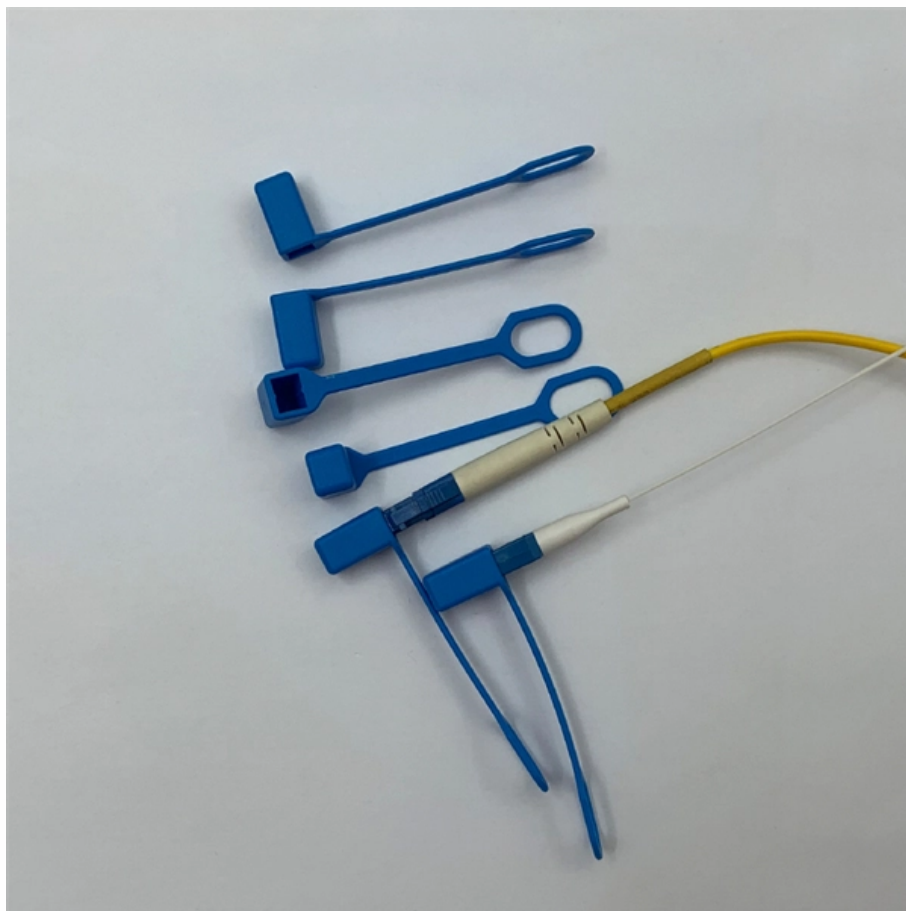

## Overview

---

This guide provides a comprehensive walkthrough for configuring VLANs on Huawei ONUs (Optical Network Units) within FTTH (Fiber to the Home) networks. Optical modules and connected fibers emit laser radiation that can cause eye damage. Some functions can be configured on an optical interface only after the interface connects to a transmission medium (such as an optical module or copper module). To address these demands, Huawei has launched the StarryLink optical module brand. Describes what an optical module is and FAQs, including the fundamentals, appearance and structure, key performance counters, common types, and naming conventions of optical modules, causes of optical module failures and corresponding protection measures, types of optical modules supported by.