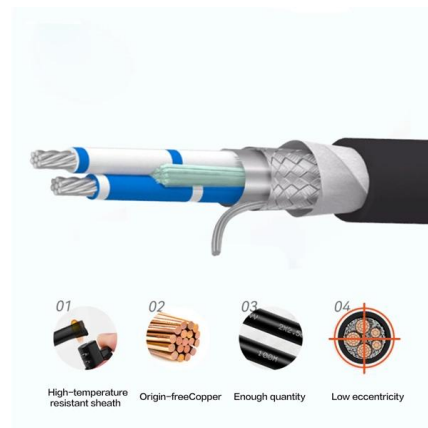

Huawei NE40E-X8A Routers Support Guide, Manuals & PDF - Huawei

NE40E Series Universal Service Routers NE40E-X8A: Access product manuals, HedEx documents, product images and visio stencils.