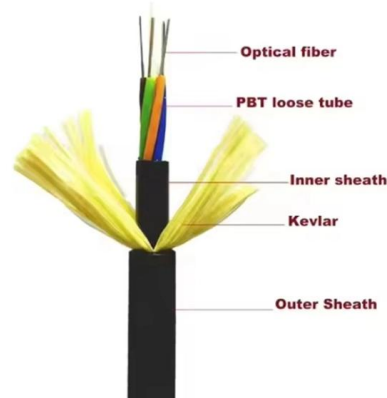

Cisco Catalyst 4948 Switch Data Sheet

This data sheet describes the benefits, specifications, and ordering information for the Cisco Catalyst 4900 Series Switches.

FS S5860-20SQ?24??? ??????L3????

FS agile S5860-20SQ managed switch is ideal for large-scale campus network aggregations, small and medium-sized network cores, and can be used for