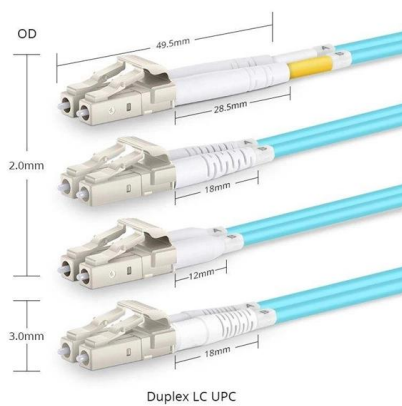

core and aggregation switches that provide 10GE downlink optical ports