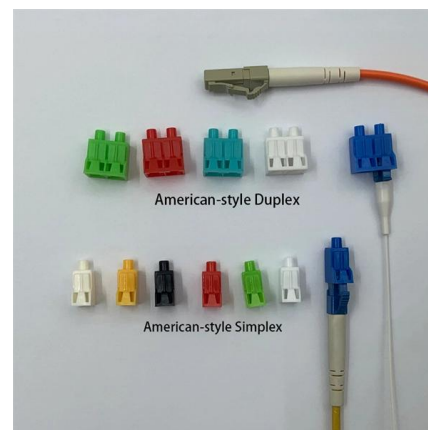

Ruijie S6510 Series - 25/100GE Core & Aggregation

Explore the Ruijie S6510 Series with 4.0/6.4 Tbps, VSU, VXLAN, and advanced routing--designed as high-performance core and aggregation switches.