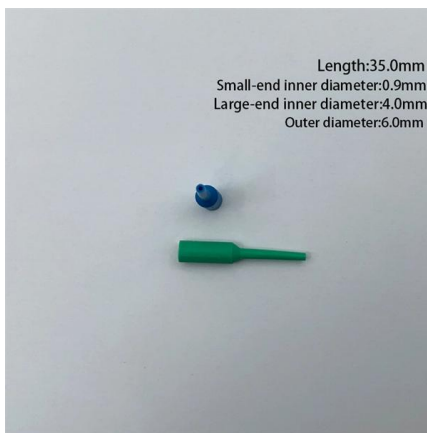

How to Install IP Security Cameras with Fiber Switches?

How to Install IP Security Cameras with Fiber Switches? In IP surveillance, a PoE switch has always been the standard way to install the

Solution , Leading Network Server Cabinet, Integrated Outdoor

At the heart of every fiber-to-fiber and fiber-to-device interconnect is a precision fiber optic interconnect assembly. Huijue Net is committed to utilizing the most advanced precision component design,

Fiber Terminal Box , Leading Network Server Cabinet, Integrated

Fiber Terminal Box Manufacturer More than 20 Years Experience At the heart of every fiber-to-fiber and fiber-to-device interconnect is a precision fiber optic interconnect assembly. Huijue is committed

Shanghai Huijue Network Communication Equipment Co., Ltd.

Founded in 2000, Shanghai Huijue Network Communication Equipment CO., Ltd is a professional company integrates development, manufacturing and sale in one body.