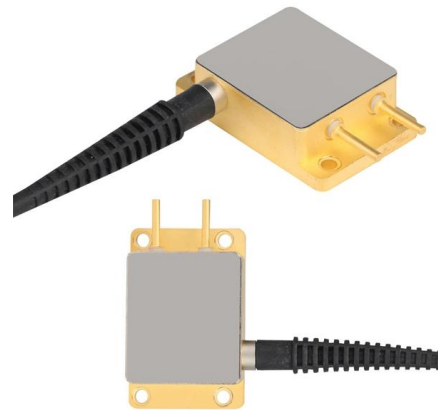

IPCOM G3224T

G3224T is GE layer 2 and non-blocked switch, designed for building high-performance GE networking. Provide 24 10/100/1000Mbps autosensing RJ45