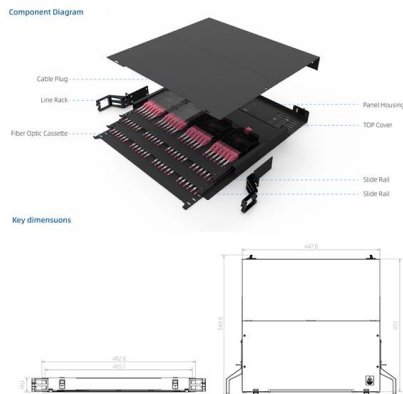

G3224T

G3224T is GE layer 2 and non-blocked switch, designed for building high-performance GE networking. Provide 24 10/100/1000Mbps autosensing RJ45 ports and 2 GE fiber ports.

- ☒ IP65/IP55 OUTDOOR CABINET
- ☒ WATERPROOF OUTDOOR CABINET
- ☒ 42U/27U
- ☒ OUTDOOR BATTERY CABINET

IP-COM G3224T Switch G3224T 24-Ports Gigabit L2

Switch G3224T 24-Ports Gigabit L2 Management Switch with 2 Combo SFP Ports, 1 Console Port

Ruijie RG-S6150-48VS8CQ-X , Best Core Switch 2025

Discover why the Ruijie RG-S6150-48VS8CQ-X outperforms Cisco, Huawei, and Juniper. 48x10G + 8x100G ports, >2.4Tbps capacity, 3-year