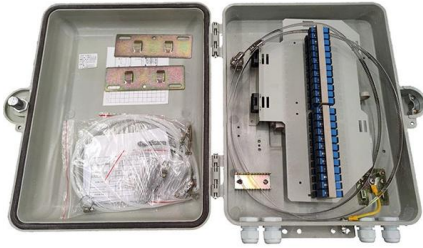

## Powering Philips HUE Hub with PoE - Creating Smart

Plugging in & conclusion Just connecting ethernet (with PoE enabled) to the splitter, adding a 2.1mm to 2.5mm DC adapter and connecting both outputs