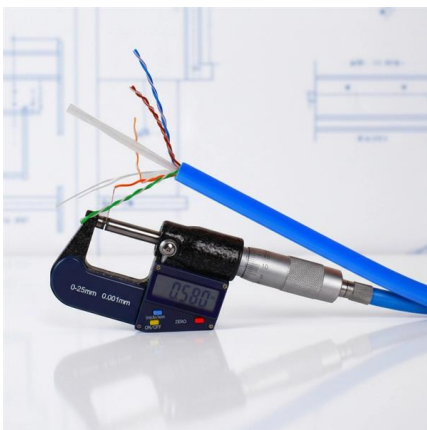

Fiber Junction Box: Your Guide to Installation, Types,

Discover the world of Fiber Junction Boxes! Explore installation tips, different types, and the advantages they offer. Get expert insights for seamless

Optical Cable Junction Boxes: Functions and Features

Whether in the home with fiber optic broadband or in the communication signals used in mobile phones, transmission of light signals is