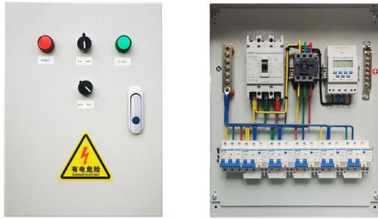

EXbox® Fiber Optics

Applying our proven design found in the TNCN product line, we are able to provide long-term highspeed junctions in potentially hazardous locations.

Company introduction

We undertake to construct end points of optical networks. Cabling is performed by highly specialized subcontractors as it also involves specific work requiring a large amount of staff.

Fiber Optic Junction IP45 Box SC LC

Fiber optic connection box SC or LC with IP45 protection degree Integrated with junction box and cable management rods; Handles fibers under reasonable fiber