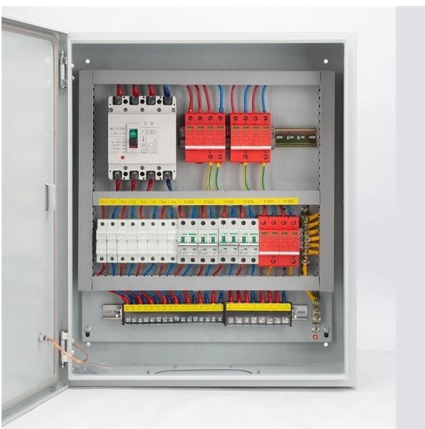

Amazon : Fiber Termination Box

6-Core FTTH Fiber Distribution Termination Box with 6 SC APC Adapters, IP65 Waterproof, Wall-Mount Enclosure for Residential/Commercial Fiber Optic Splicing & Management (with 6 APC Adapter)

Amazon : Fiber Junction Box

Poyiccot Optical Fiber Waterproof Box Black, FTTH Drop Cable Protection Box, Fiber Optical Terminal Junction Holders for Indoor Outdoor SC Optic Network Wire Holders for Electric Coils, 2Pack