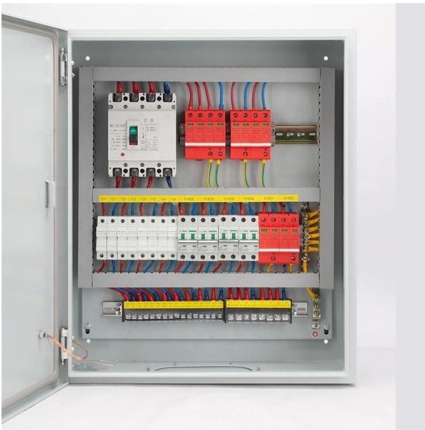

Junction Boxes Suppliers from Hungary

Access 657 verified Junction Boxes Suppliers in Hungary with shipment-level prices, volumes, routes, buyer networks, and verified decision-maker contacts -- all backed by bills-of-lading.

Fiber optic junction box, Fiber optic terminal box

The FIMP XL from Eks Fiber Optic System is designed for splicing and contains a splice tray, couplings, pigtails, and a cable gland. The front panel and the splice cassette are removable for splicing.