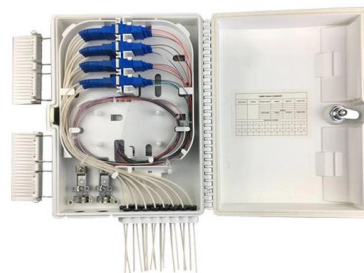

KSTAR ITCube series data center solution includes three solutions of IDU(Integrated Data Center Unit),IDM(Integrated Data Center Module), IDR(Integrated Data Center Room), covering

Understanding Multi-Data Centers

Oracle Access Manager allows for distribution of identical copies of directory service data across more than one data center. These multiple data centers (referred to

Edge Data Center

BPE ITCube series data center solution includes three solution of IDU (Integrated Data Center Unit), IDM (Intergrated Data Center Module), IDR (Integrated Data

Micro Modular Data Center

Micro Modular Data Center Attom Micro Modular Data Center is a plug and play, fully integrated solution with built in cabinet, power, cooling, monitoring and security systems. Simplifying