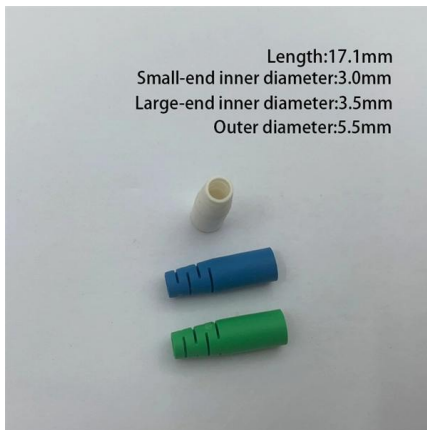

12 Core Fiber Optic Distribution Boxes for FTTH

The 12 Core Fiber Optic Distribution Box is meticulously crafted using high-quality ABS+ material, guaranteeing exceptional protection and achieving an impressive