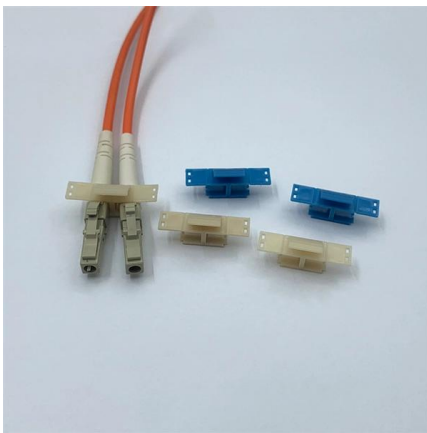

Optical Fiber Cable Distribution Box 8 Core

Optical Fiber Cable Distribution Box 8Core The 8 core FIB-WMP-008 optical fiber box is in accordance with the industry standard requirements of YD/T2150-2010.