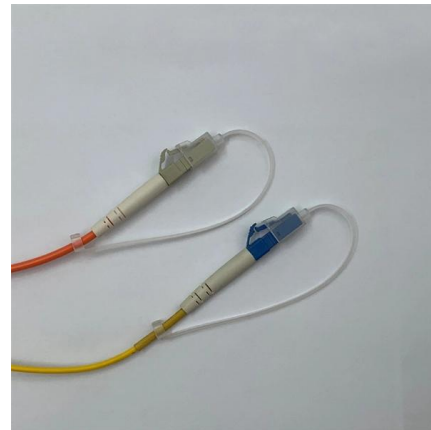

12 Core Fiber Optic Distribution Boxes for FTTH

The 12 Core Fiber Optic Distribution Box is meticulously crafted using high-quality ABS+ material, guaranteeing exceptional protection and achieving an impressive