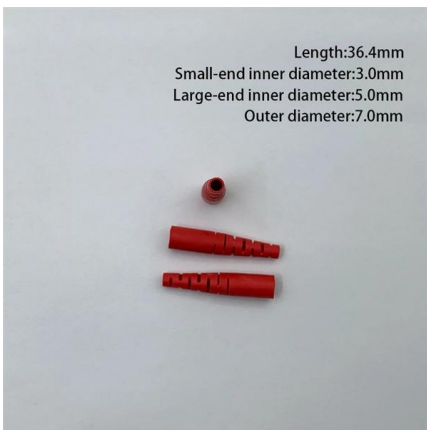

Home Termination Box (HTB) - PDR World

Home Termination Box (HTB) Overview: General Description PDR's Home Termination Box is installed inside the customer's premises to provide fiber