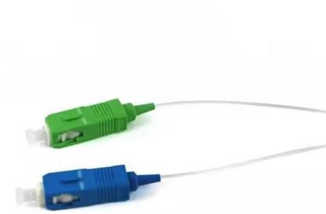

FTTH (Fiber To The Home) Terminal Box with 8 Simplex

The PPFTB-108-SCA comes with 8 Simplex SC/APC Coupler Ports installed with

Contact Us

For datasheets, pricing, or custom telecom energy solutions, please visit:
<https://koskolong.co.za>