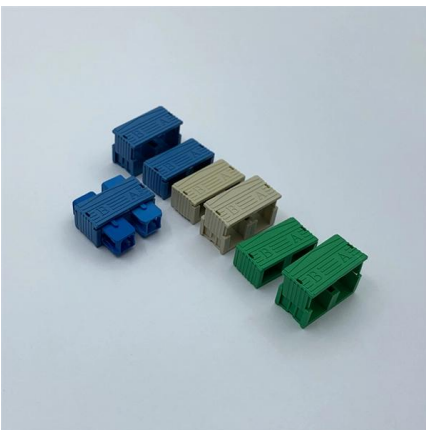

kyrgyzstan-customs-cost-fiber-optic-distribution-box-12-cores

All Companies and suppliers for kyrgyzstan-custo ms-cost-fiber-optic-distribution-box-12-cores Find wholesalers and contact them directly Leading B2B marketplace Find companies now!