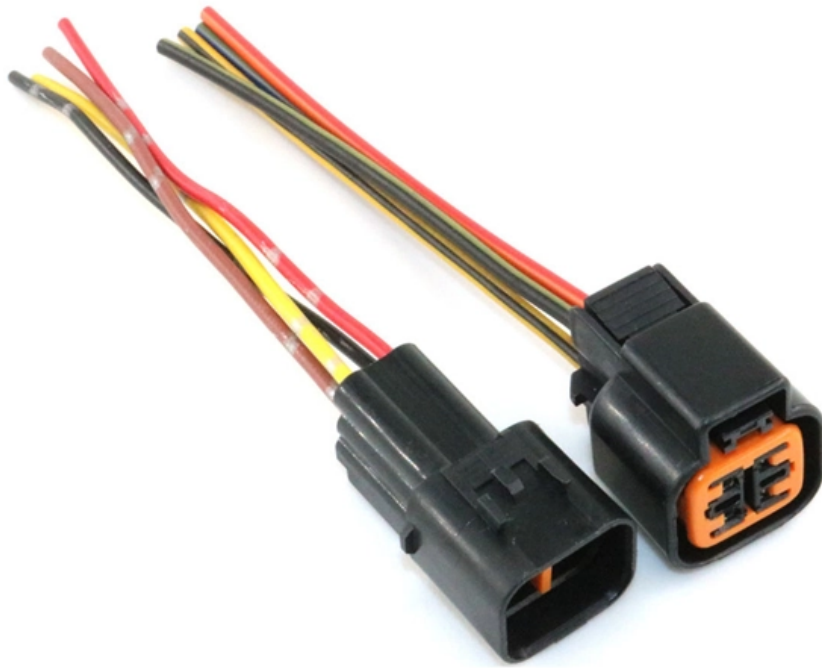

Adam Tas Corridor Energy

In-home fiber optic pigtail box

Overview

The 2 port surface mount fiber enclosure serves as termination point designed to joint drop cable and pigtail in home or office for wall mount or surface mount installation. The FTTx program of EFB-Elektronik features a selection of precisely coordinated FTTH components: Our product range includes everything from fiber optic installation cables to pre-fabricated components, FTTH distributors and boxes to ferrules and installation accessories. The PPFTB-108-SCA comes with 8 Simplex SC/APC Coupler Ports installed with 8 Simplex SC/APC Single mode Pigtails ready for splicing. As a professional fiber optical terminal box manufacturer, UnitekFiber provides fiber terminal boxes with various waterproof.

In-home fiber optic pigtail box

Wall Mounted Fiber Optic Terminal Box w/ 1 Bulk Head

Featuring 1 bulkhead for SC/LC adapters and 1 pre-terminated single-mode pigtail, it ensures secure splicing and connectivity. Its compact, durable ABS housing

Durable FTTH Terminal Box , Fiber Termination

FTTH Terminal Box Fiber Optic Distribution Box Fiber to the home (FTTH) infrastructures make network organizers adopt powerful management and

What is a Fiber Optic Pigtail, and What Is It Used For?

FTTH (Fiber To The Home) Terminal Box with 8 Simplex

Indoor Wall Mounted, Single Door Optical Fiber Information Panel is ideal for end terminations of fiber optic runs in residential or commercial buildings. The PPFTB