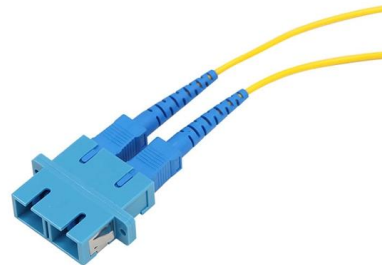

Durable FTTH Terminal Box , Fiber Termination

FTTH Terminal Box Fiber Optic Distribution Box Fiber to the home (FTTH) infrastructures make network organizers adopt powerful management and

What is a Fiber Optic Pigtail, and What Is It Used For?

Discover the essentials of fiber optic pigtails, including types, uses, and installation procedures

to ensure smooth network operations in data and

86 Type SC Fiber Optic Terminal Box Fiber Optic Wall Mount

Product description FC Connectors 86 type SC fiber optic terminal box fiber optic wall mount with adapter pigtail

2 port Indoor SC Wall Mounted Fiber Termination FTTH

This 2 port indoor Wall Mounted Optical Fiber Distribution Box FTTH Termination Box is used for splicing and termination between indoor SC LC FC fiber optic

FTTH (Fiber To The Home) Terminal Box with 8 Simplex

Indoor Wall Mounted, Single Door Optical Fiber Information Panel is ideal for end terminations of fiber optic runs in residential or commercial buildings. The PPFTB