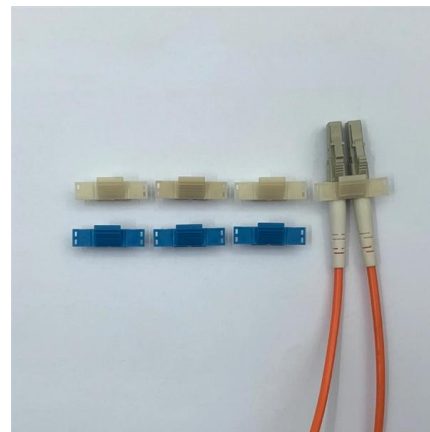

Fibre Panels, Pigtails, Enclosures & Adaptors

Buy fibre optic patch panels, adaptors & breakout boxes in a range of configurations, designed for use with fibre optic installations.