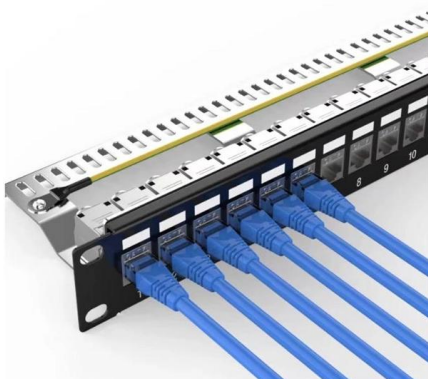

Fibre Panels, Pigtails, Enclosures & Adaptors

Buy fibre optic patch panels, adaptors & breakout boxes in a range of configurations, designed for use with fibre optic installations.