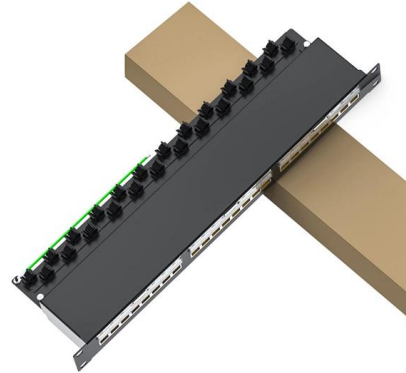

Adam Tas Corridor Energy

In-home fiber optic pigtail box

Overview

The 2 port surface mount fiber enclosure serves as termination point designed to joint drop cable and pigtail in home or office for wall mount or surface mount installation. The FTTx program of EFB-Elektronik features a selection of precisely coordinated FTTH components: Our product range includes everything from fiber optic installation cables to pre-fabricated components, FTTH distributors and boxes to ferrules and installation accessories. The PPFTB-108-SCA comes with 8 Simplex SC/APC Coupler Ports installed with 8 Simplex SC/APC Single mode Pigtails ready for splicing. As a professional fiber optical terminal box manufacturer, UnitekFiber provides fiber terminal boxes with various waterproof.

In-home fiber optic pigtail box

Wall Mounted Fiber Optic Terminal Box w/ 1 Bulk Head

Featuring 1 bulkhead for SC/LC adapters and 1 pre-terminated single-mode pigtail, it ensures secure splicing and connectivity. Its compact, durable ABS housing

Product description FC Connectors 86 type SC fiber optic terminal box fiber optic wall mount with adapter pigtail

2 port Indoor SC Wall Mounted Fiber Termination FTTH

This 2 port indoor Wall Mounted Optical Fiber Distribution Box FTTH Termination Box is used for splicing and termination between indoor SC LC FC fiber optic

FTTH (Fiber To The Home) Terminal Box with 8 Simplex

Indoor Wall Mounted, Single Door Optical Fiber Information Panel is ideal for end terminations of fiber optic runs in residential or commercial buildings. The PPFTB