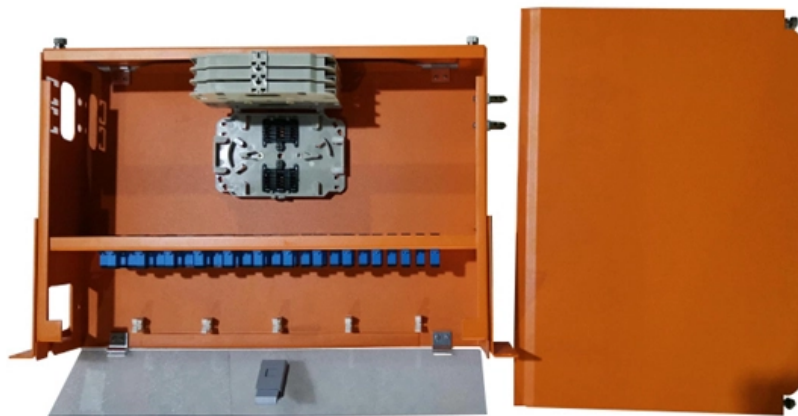

Adam Tas Corridor Energy

Indonesia Aluminum Alloy Channel Cable Tray

Indonesia Aluminum Alloy Channel Cable Tray

Aluminium Cable Trays , EAE Electric

Aluminium Cable Trays & Ladders deliver lightweight, durable solutions. Aluminum Cable Tray manages cables, while Aluminum Cable Ladder carries heavy loads.

PT. Surya Cakra Mandiri , Pabrik Cable Ladder dan Cable Tray Jakarta

We specialize in manufacturing Cable Trays, Cable Ladders, Wiremesh, Conduit Pipes, and FRP/GRP systems, including various supporting accessories for industrial cable management.