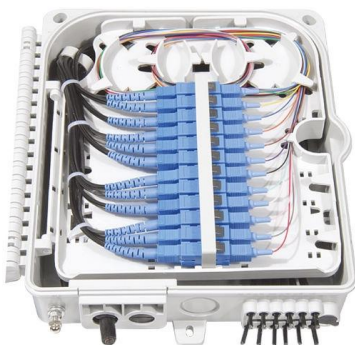

Adam Tas Corridor Energy

Indonesia Complete Explosion- Proof Distribution Box

Indonesia Complete Explosion-Proof Distribution Box

Explosionproof Panel

Applications of Killark panel Combination Line Starter explosion proof with Circuit Breaker o Locations such as petroleum refineries, chemical and petroleum plants

Distributor Explosion Proof Junction Box Supermec Indonesia Oleh PT

PT TUNAS WIRAJAYA Explosion proof junction Boxes BJX51 EJB FPFB EEW, Untuk memenuhi kebutuhan peralatan listrik yang digunakan di area berbahaya karena adanya gas dan debu yang

DISTRIBUTION PANEL BOX JUNCTION BOX EXPLOSION PROOF GAS PROOF

EXPLOSION PROOF DISTRIBUTION BOX PANEL/GAS PROOF/ANTI EXPLOSIVE This panel is

box box special panel for the installation of a special distribution of flammable area. This