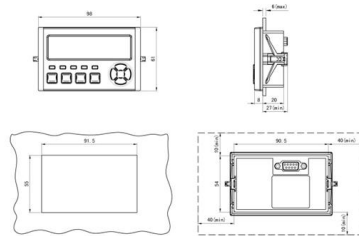

Best Network Switches: Add Ports, Speed and

Like the Ethernet hubs that came before them, one of the best network switches can add several ports to your network, letting you plug in more devices