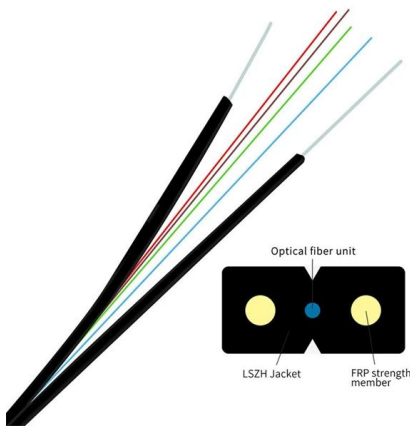

30 Port Managed Multi-Gigabit Switch, 24 x 2.5G Port Indonesia , Ubuy

One of the standout features of this switch is its ability to support speeds of up to 2.5Gbps, making it ideal for users with multiple high-speed devices. Customers have reported seamless performance,