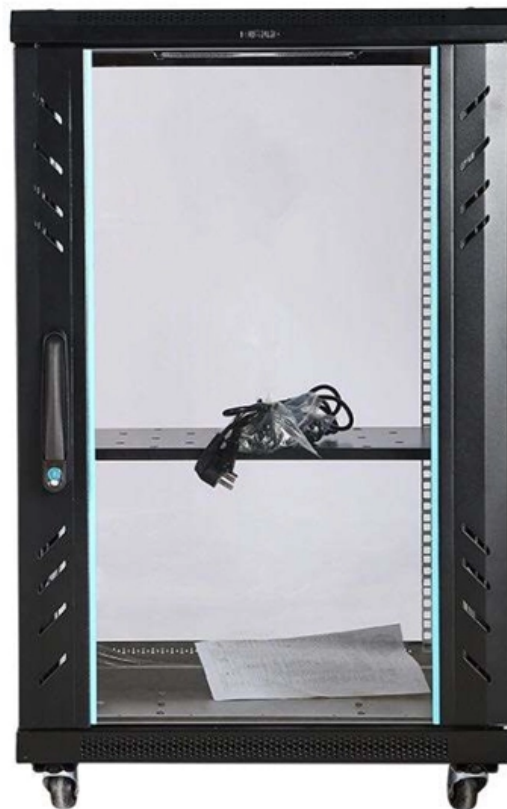

Adam Tas Corridor Energy

Indonesia Fiber Optic Cable Pre-buried Conduit