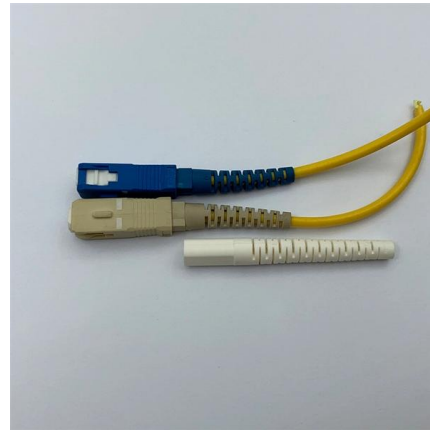

Telkom Standard Direct Buried Optical Fiber Cables The cable is applicable for

High Density Polyethylene (HDPE) Pipe For Optical Fiber Cables

These product application is for direct underground buried installation by open continuous trenching, plowing, directional boring, pulled into existing duct or conduit and also ideal for cable jetting

Learn how to install underground fiber optic cables safely and efficiently. Explore trenching, conduit selection, direct burial methods, splicing,

Underground Fiber Optic Cable: The Complete Guide

Comprehensive guide to underground fiber optic cable types, installation, pricing, conduit systems, standards, and armored solutions for projects.

Underground Fiber Optic Cable Installation: Top 5 Best

Explore expert tips and best practices for underground fiber optic cable installation, ensuring efficiency and reliability. Get insights now!

5 rules for placing fiber-optic cable in underground plant

OFS notes that innerduct may be direct buried or placed in larger diameter conduits. Or in some applications, the innerduct may be lashed to an aerial strand. The

Contact Us

For datasheets, pricing, or custom telecom energy solutions, please visit:
<https://koskolong.co.za>