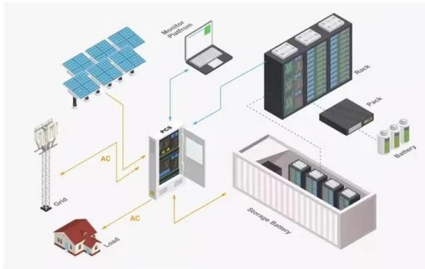

Indonesia Fiber Optic Cable Pre-buried Conduit

How to Choose the Right Conduit for Your Fiber Optic

The conduit protects the fragile fiber optic cables from environmental factors and physical damage, ensuring their longevity and optimal performance.

Duct Fiber Optic Cable Construction Specs

Duct Fiber Optic Cable Construction Specs This document provides construction specifications for a duct fiber optic cable communication route project in