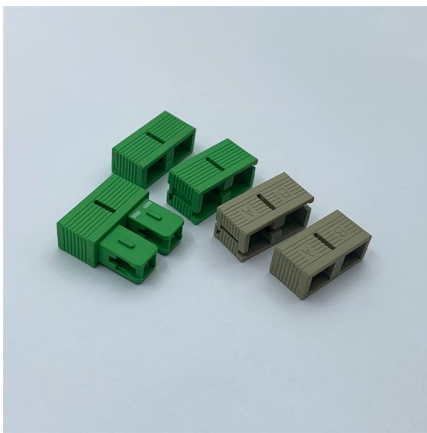

Underground Fiber Optic Cable: A Comprehensive Guide

Explore the world of underground fiber optic cable in this comprehensive guide. From installation techniques and benefits to career opportunities, dive into the depths of buried connectivity and